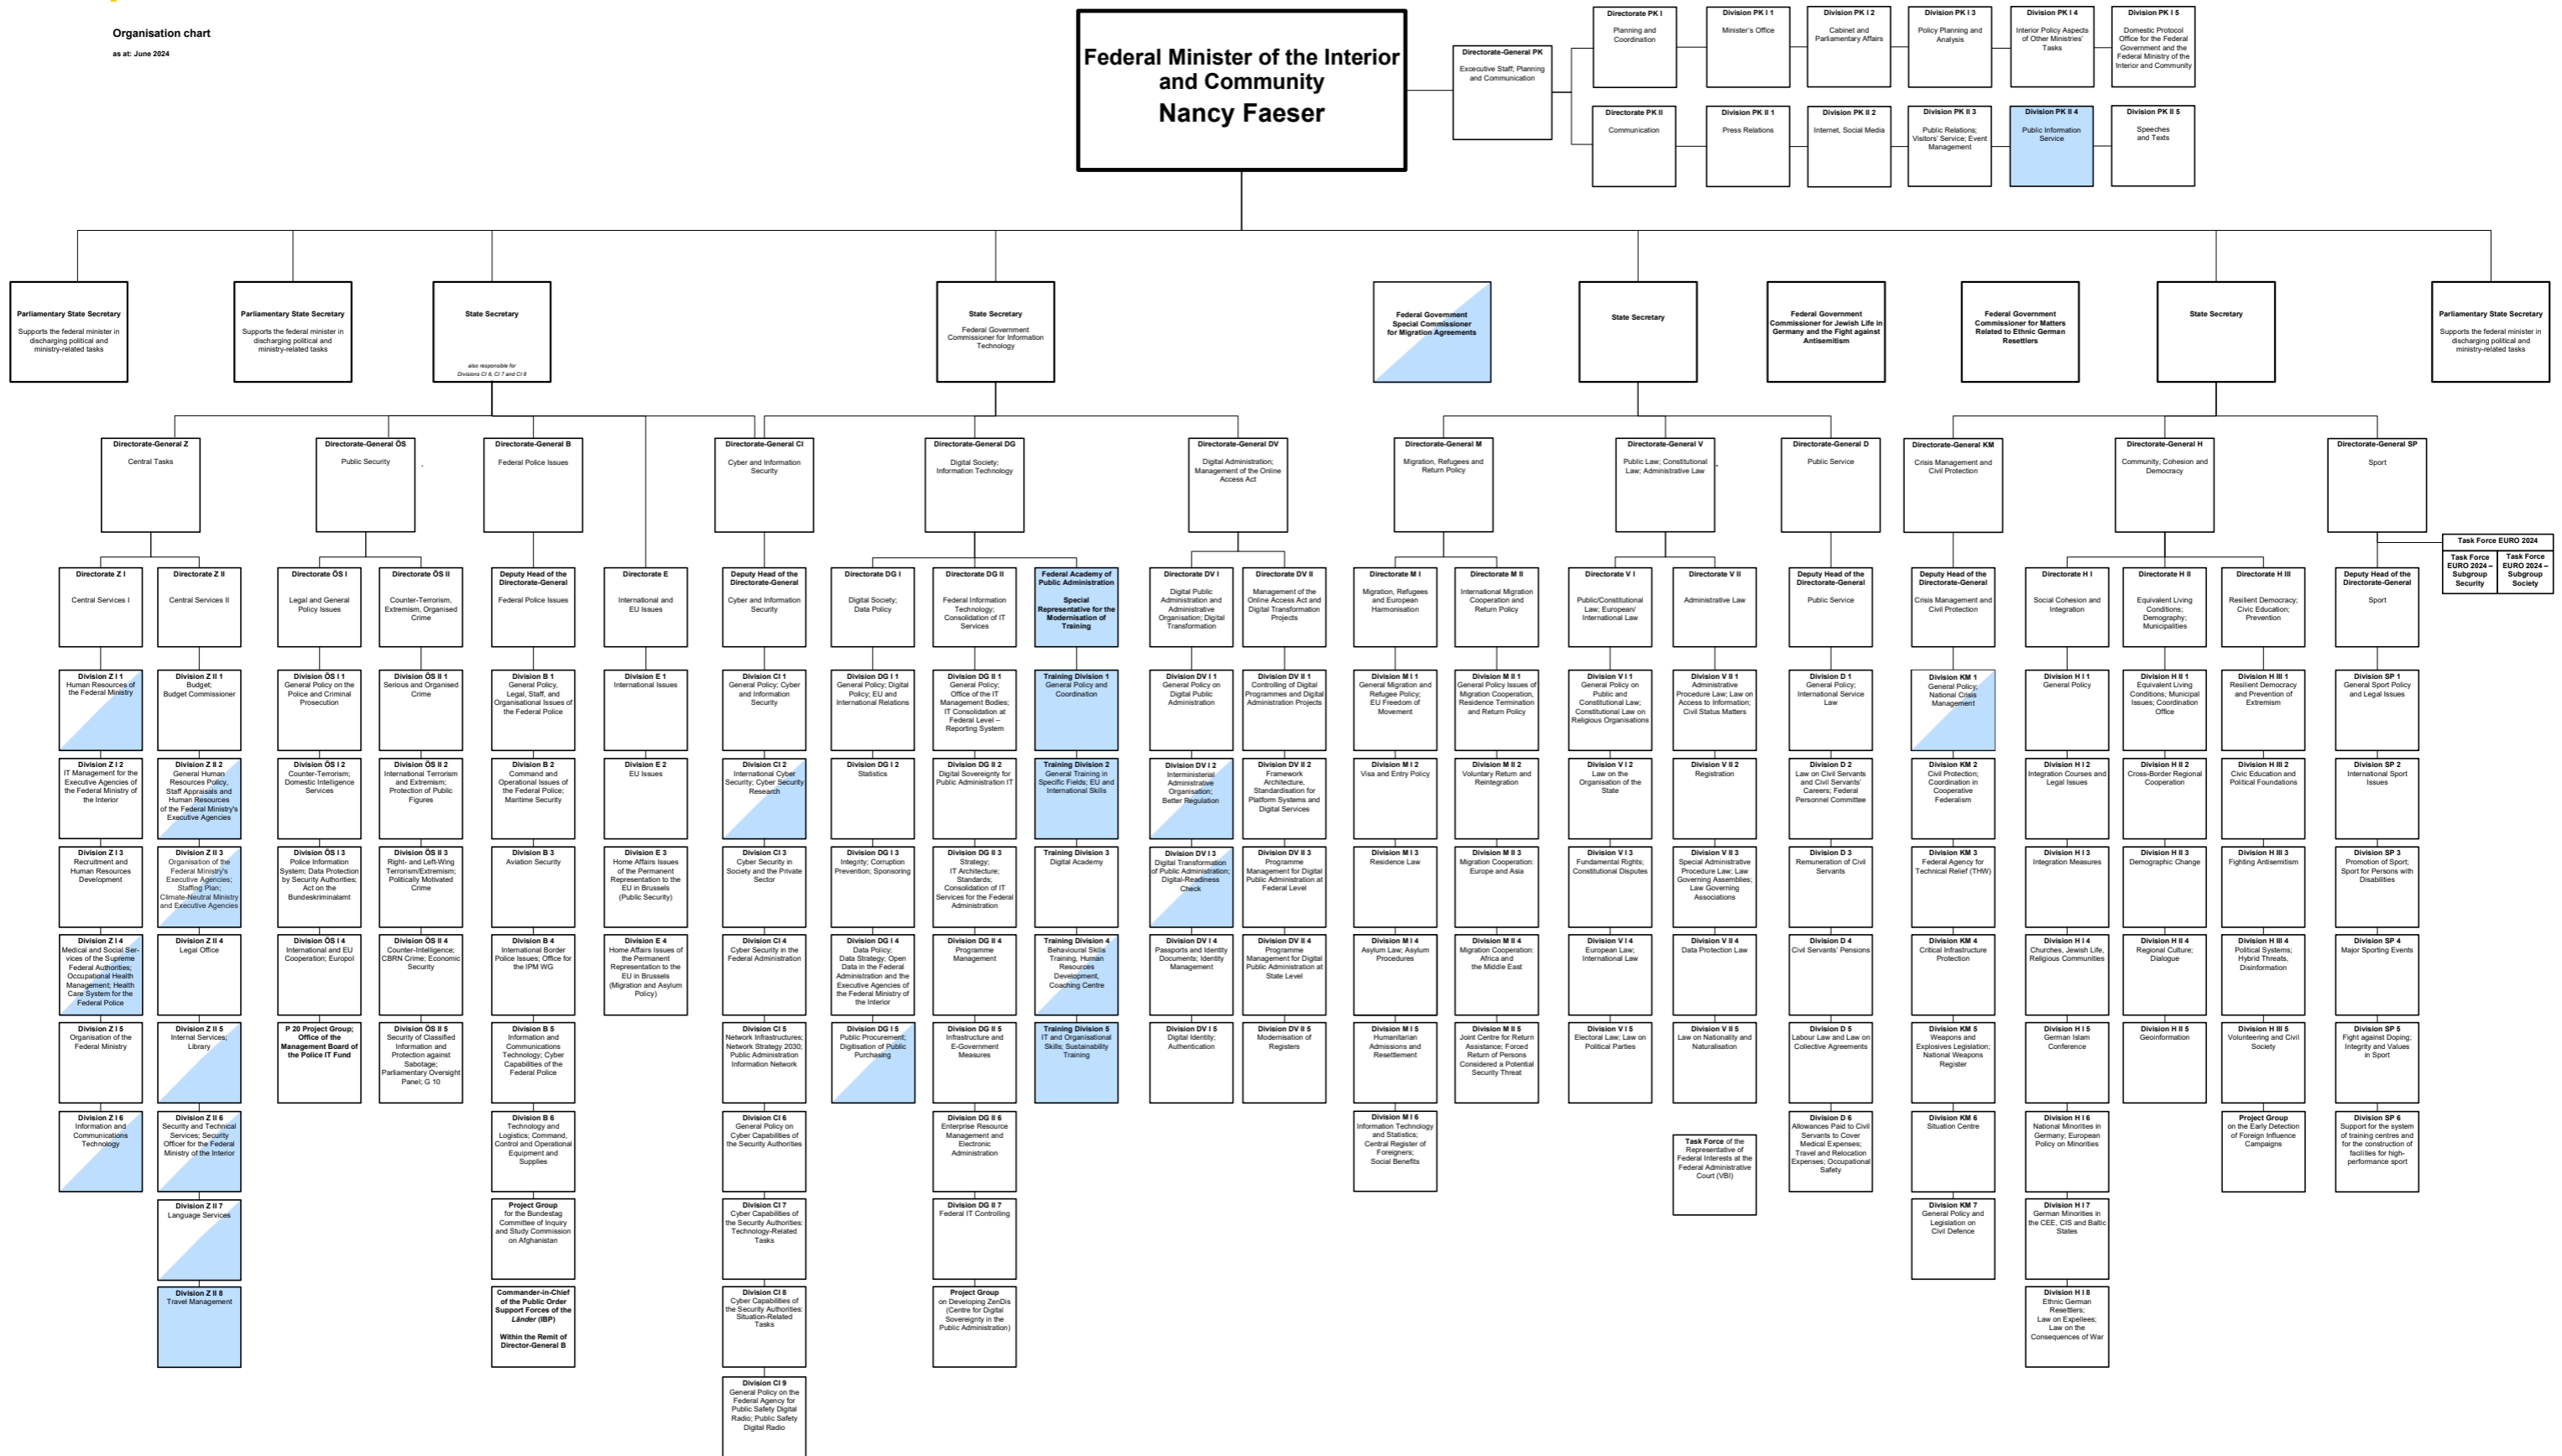

Organisation chart
as at: June 2024

Address:
Berlin, Bismarckstr. 110-111, 10557 Berlin
Phone: (030) 181-1100
Fax: (030) 181-12269
E-Mail: postfach@bmi.bund.de

Key:

- Located in Berlin
- Located in Bonn and/or Berlin
- Located in Berlin and/or Bonn/Berlin

Legend:

- on current tasks of the Federal Ministry of the Interior and Community
- on administrative modernization and bureaucracy reduction

To send e-mail directly to a specific unit, replace the word „postfach“ with the appropriate abbreviation, e.g. „IT“ or „VBI“ for Division 21.6

Internal Audit Within the Remit of State Secretary Engelke	Data Protection Officer (DPO) for the Federal Ministry of the Interior and Community Within the Remit of State Secretary Engelke	Officer for Gender Equity Within the Remit of Director-General Z	Contact Person for Corruption Prevention and Sponsoring Officer at the Federal Ministry of the Interior and Community
---	---	---	---